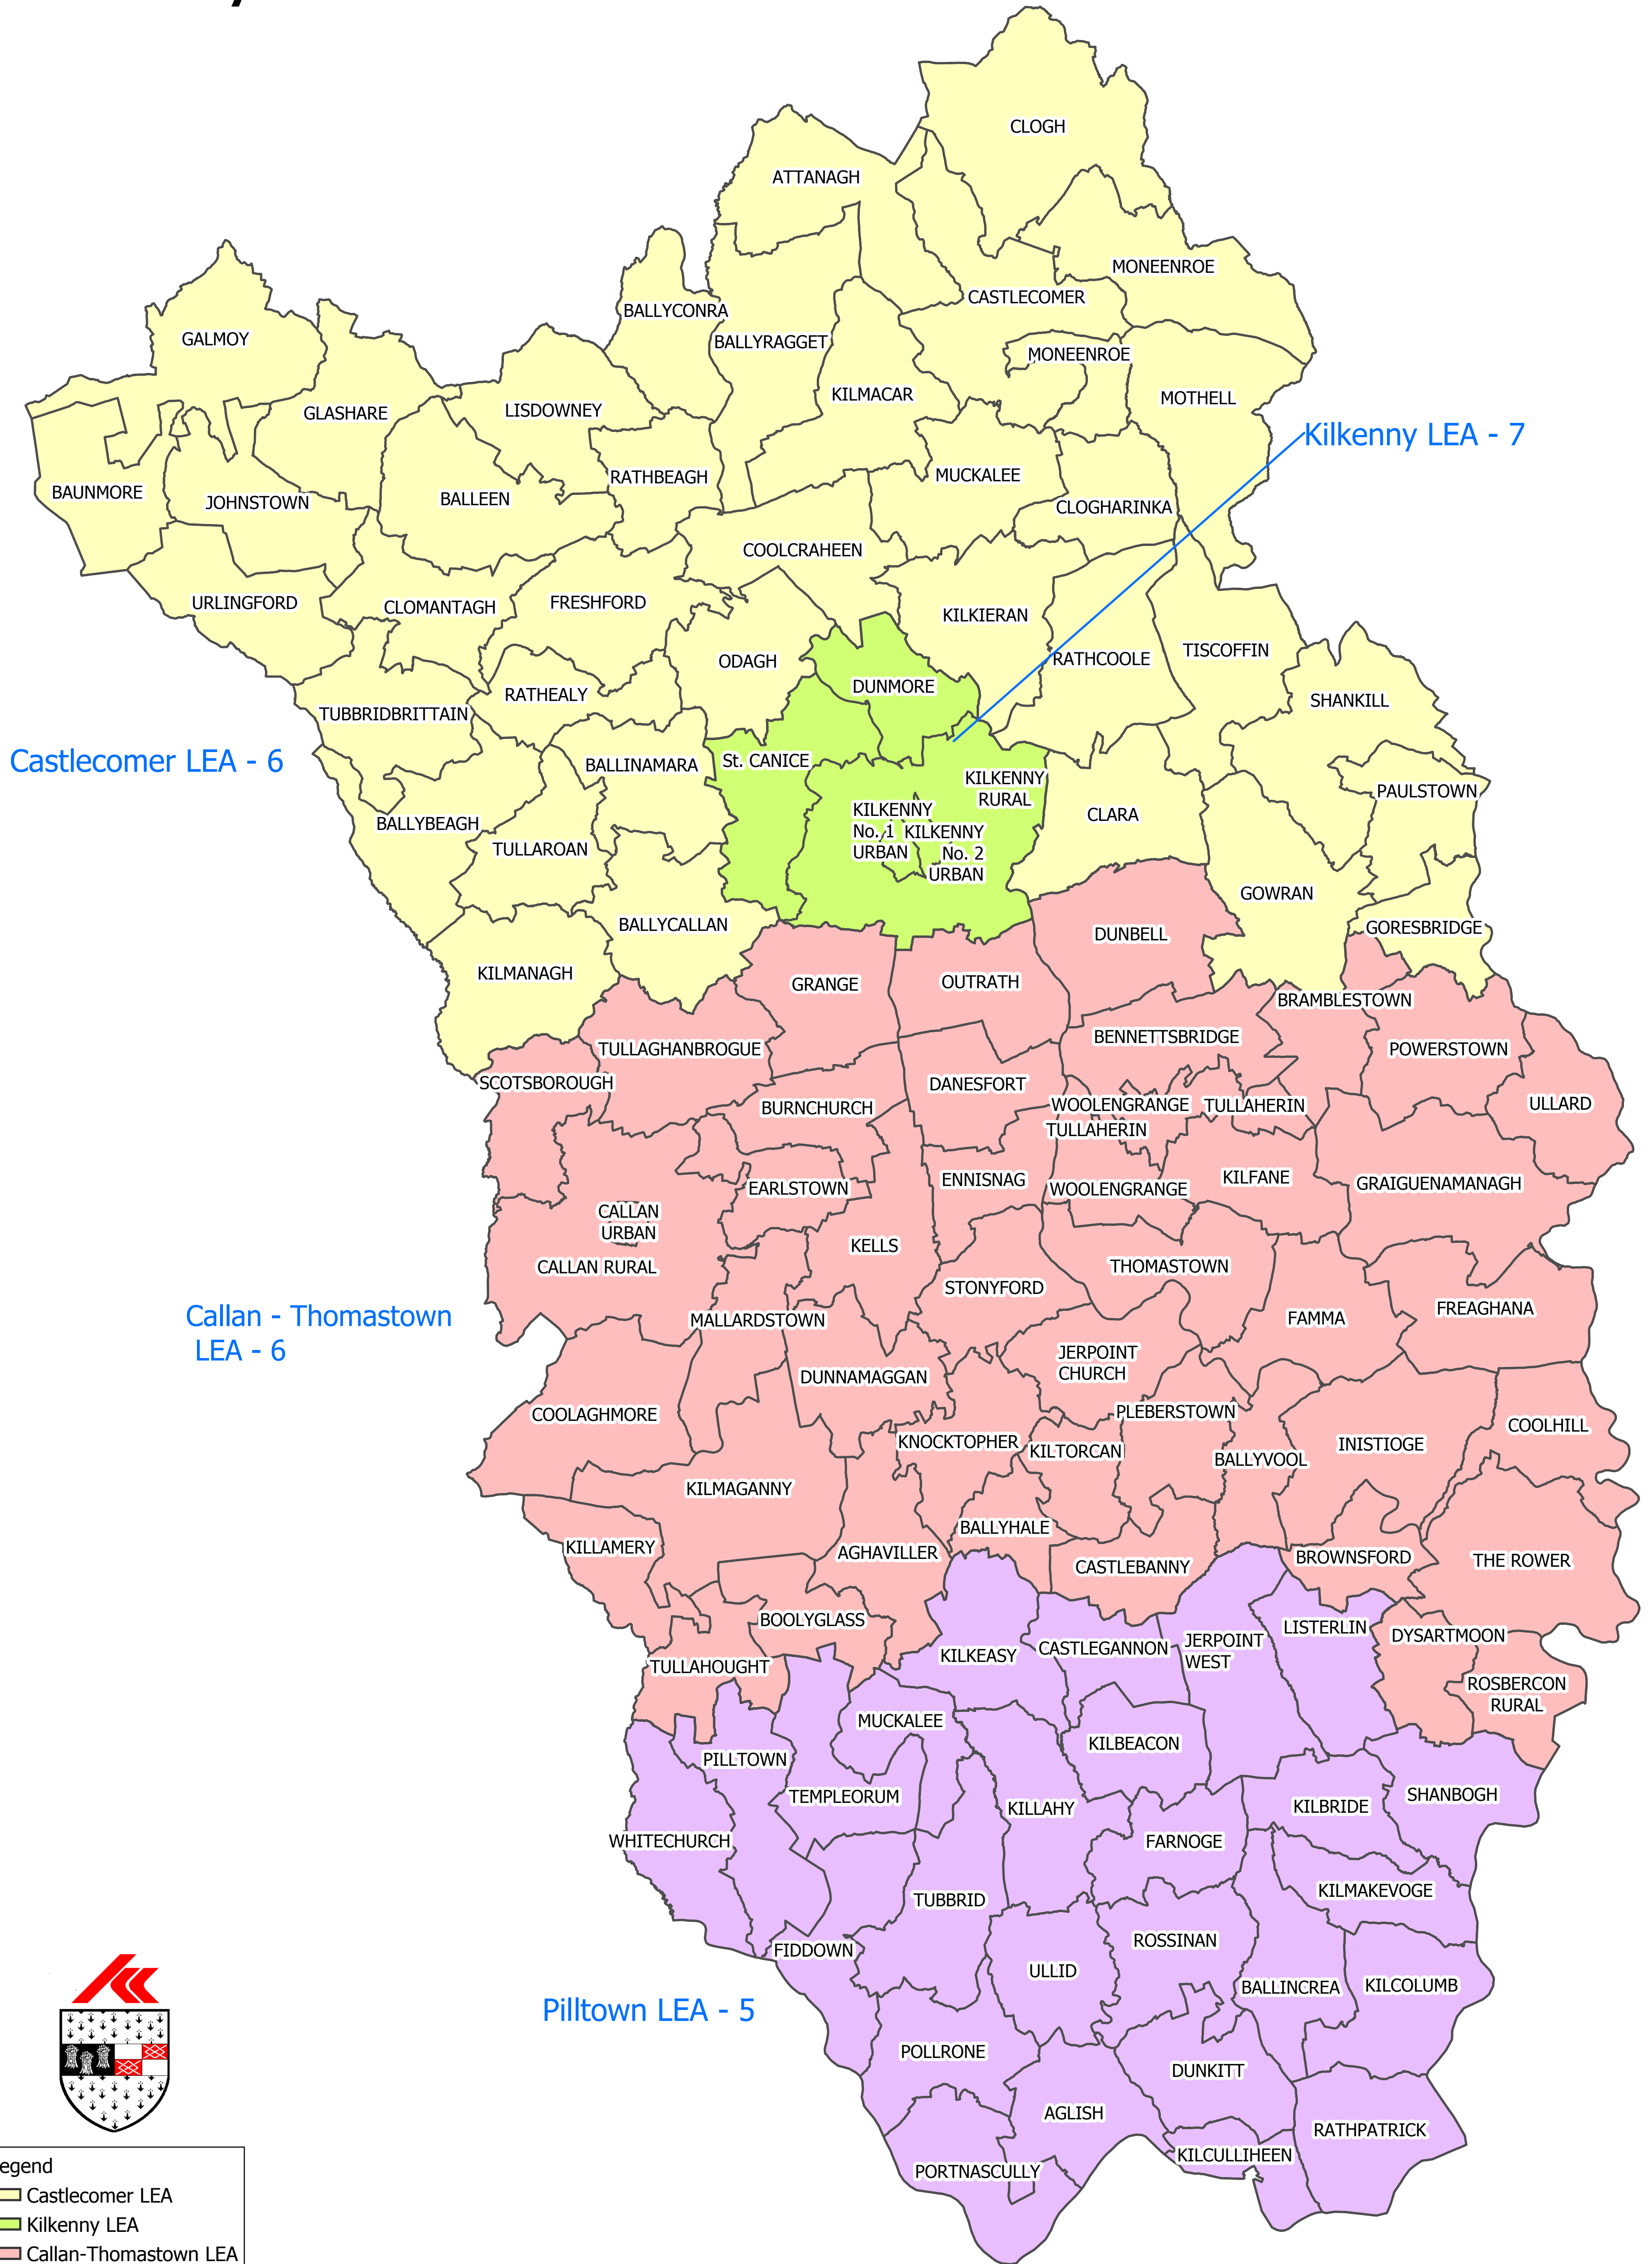

Kilkenny Local Elections 2019

Castlecomer LEA - 6

Kilkenny LEA - 7

Callan - Thomastown LEA - 6

Piltown LEA - 5

- Legend
- Castlecomer LEA
 - Kilkenny LEA
 - Callan-Thomastown LEA
 - Piltown LEA
 - Electoral Divisions